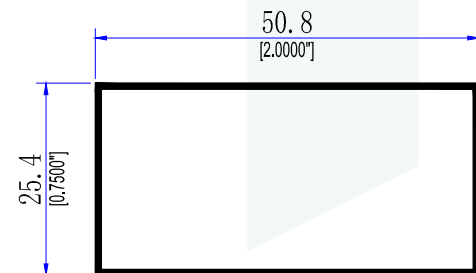

EXTRALUM

TUBOS RECTANGULARES

TEL. 999 1880 109
MÉRIDA YUCATÁN

2521
TUBO RECTANGULAR 2" X 1"
NORMAL

82521
TUBO RECTANGULAR 2" X 1"
ORNAMENAL

9613
TUBO 3" X 13/4" ORNAMENTAL

1122
TUBO 3" X 13/4" NORMAL

11186
TUBO 3" X 1"