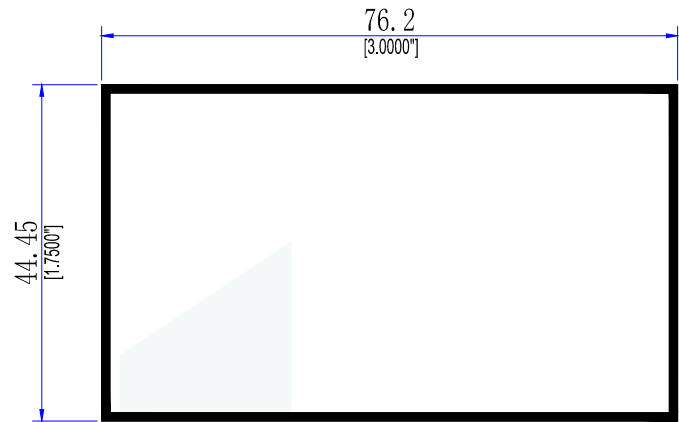

EXTRALUM

TUBOS RECTANGULARES

TEL. 999 1880 109
MÉRIDA YUCATÁN

2521
TUBO RECTANGULAR 2" X 1"
NORMAL

82521
TUBO RECTANGULAR 2" X 1"
ORNAMENAL

9613
TUBO 3" X 13/4" ORNAMENTAL

1122
TUBO 3" X 13/4" NORMAL

11186
TUBO 3" X 1"