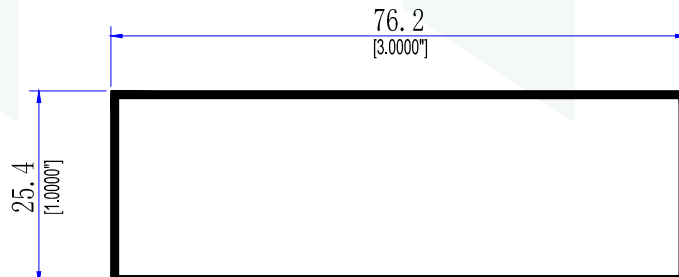

EXTRALUM

TUBOS RECTANGULARES

TEL. 999 1880 109
MÉRIDA YUCATÁN

2521
TUBO RECTANGULAR 2" X 1"
NORMAL

82521
TUBO RECTANGULAR 2" X 1"
ORNAMENAL

9613
TUBO 3" X 13/4" ORNAMENTAL

1122
TUBO 3" X 13/4" NORMAL

11186
TUBO 3" X 1"