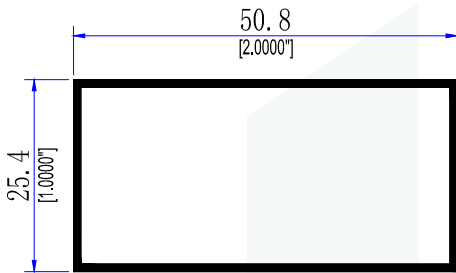

EXTRALUM

TUBOS RECTANGULARES

TEL. 999 1880 109
MÉRIDA YUCATÁN

2521
TUBO RECTANGULAR 2" X 1"
NORMAL

82521
TUBO RECTANGULAR 2" X 1"
ORNAMENAL

9613
TUBO 3" X 13/4" ORNAMENTAL

1122
TUBO 3" X 13/4" NORMAL

11186
TUBO 3" X 1"